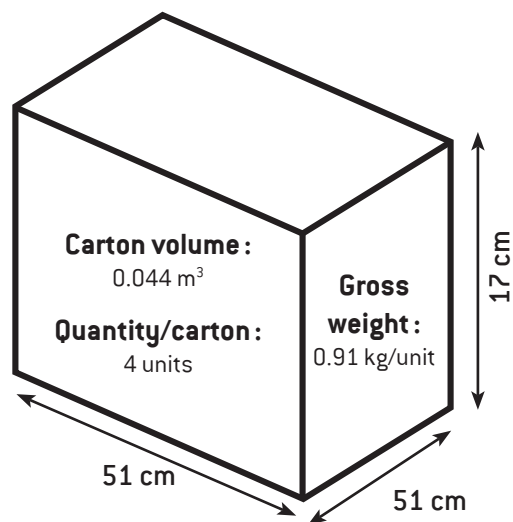

Product dimensions :

[L] 53 x [W] 50 x [H] 7 cm