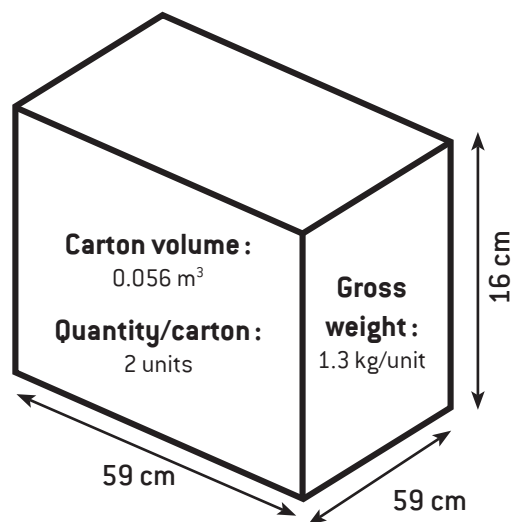

Material : Polyethylene

Colours :

RC-2015-BLA : Black
RC-2015-GRN : Green
RC-2015-GRY : Grey
RC-2015-RED : Red
RC-2015-WHT : White
RC-2015-YEL : Yellow

Product net weight : 0.8 kg/unit

Product dimensions :

[L] 61 x [W] 57 x [H] 7 cm

Technical Sheet
RC-2025
FUNNEL LID
FOR RC-2005

CARTON
SPECIFICATIONS

Product code :
RC-2025-GRY

EAN code :
4897020625438

Material :
Polyethylene

Colour :
Grey

Product net weight :
0.82 kg/unit

Product dimensions :
[L] 61 x [W] 57 x [H] 11 cm

Diameter opening : 31.2

Technical Sheet
RC-2092
DOLLY FOR
RC-2003 & RC-2005

CARTON SPECIFICATIONS

Product code :
RC-2092-BLA

EAN code :
4897020625445

Material :
Polyethylene

Colour :
Black

Product net weight :
3.31 kg/unit

Product dimensions :
[L] 44.8 x [W] 44.8 x [H] 21.5 cm