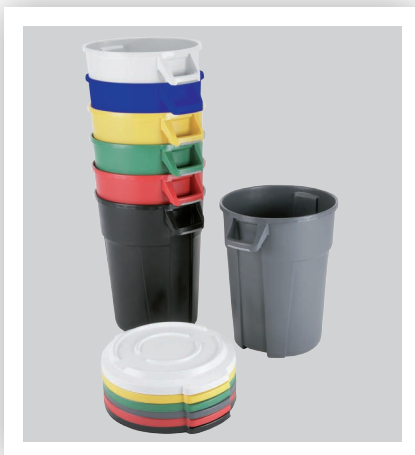

Sell Sheet RC-20XX MOBILE CONTAINERS

Heavy-duty containers for outdoor and indoor use.
Soft grip, built-in handles allow for non-slip lifting and avoid jamming when the containers are stacked or nested. Special bin structure helps removal of heavy waste bags. Made in Europe and food contact approved*. Easy to clean.

Soft grip handles

Handle in base for easy carrying

85 L bin available in 7 colours
85 L lid available in 6 colours
120 L bin and lids available in 6 colours

Platform dolly extends to fit also 120L bins

Technical Sheet

Material :

Polyethylene

Colours :

RC-2003-BLA : Black
RC-2003-BLU : Blue
RC-2003-GRN : Green
RC-2003-GRY : Grey
RC-2003-RED : Red
RC-2003-WHT : White
RC-2003-YEL : Yellow

Capacity :

85 L

Product net weight :