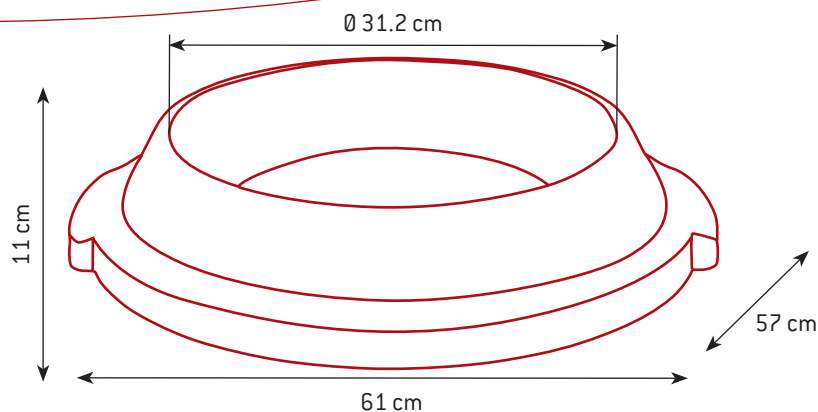

Technical Sheet
RC-2025
FUNNEL LID
FOR RC-2005

CARTON
SPECIFICATIONS

Product code :
RC-2025-GRY

EAN code :
4897020625438

Material :
Polyethylene

Colour :
Grey

Product net weight :
0.82 kg/unit

Product dimensions :
[L] 61 x [W] 57 x [H] 11 cm

Diameter opening : 31.2