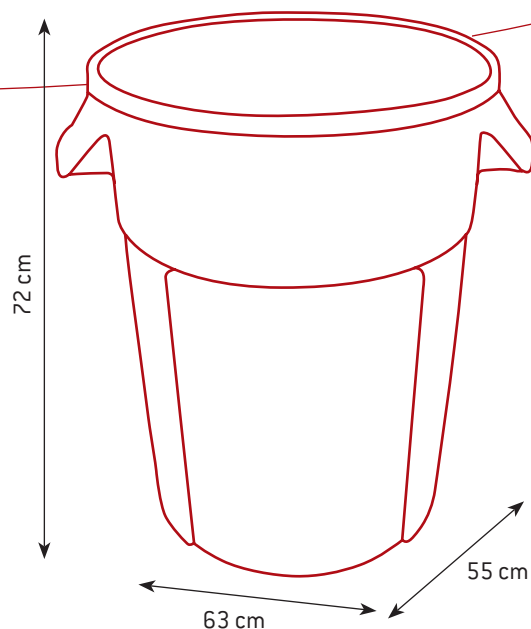

2.1 kg/unit

Product dimensions :

[L] 56 x [W] 49 x [H] 63 cm

Technical Sheet
RC-2005
ROUND CONTAINERS
120 L

Product codes :

RC-2005-BLA / RC-2005-GRN
RC-2005-GRY / RC-2005-RED
RC-2005-WHT / RC-2005-YEL

EAN codes :

Capacity :

120 L

Product net weight :

3.1 kg/unit

Product dimensions :

[L] 63 x [W] 55 x [H] 72 cm

Technical Sheet RC-2013 LIDS FOR RC-2003

CARTON SPECIFICATIONS