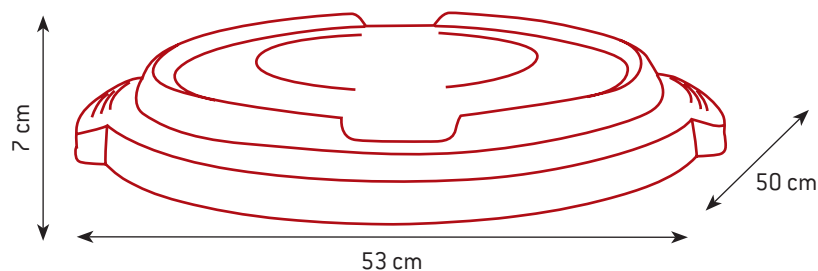

Capacity :

120 L

Product net weight :

3.1 kg/unit

Product dimensions :

[L] 63 x [W] 55 x [H] 72 cm

Technical Sheet RC-2013 LIDS FOR RC-2003

CARTON SPECIFICATIONS