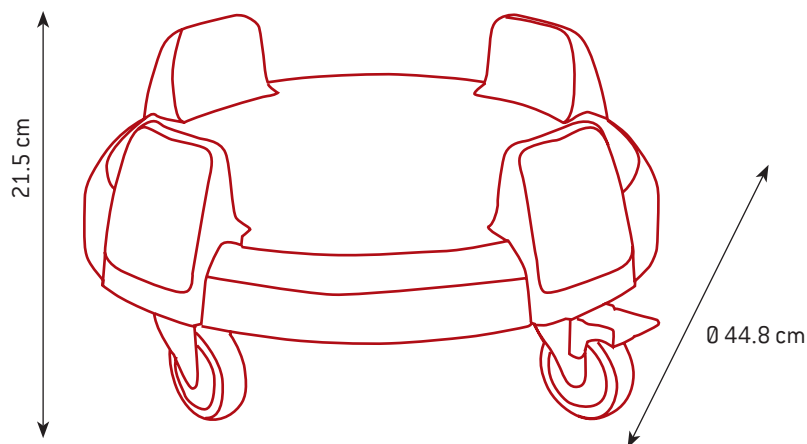

Technical Sheet
RC-2092
DOLLY FOR
RC-2003 & RC-2005

CARTON SPECIFICATIONS

Product code :
RC-2092-BLA

EAN code :
4897020625445

Material :
Polyethylene

Colour :
Black

Product net weight :
3.31 kg/unit

Product dimensions :
[L] 44.8 x [W] 44.8 x [H] 21.5 cm