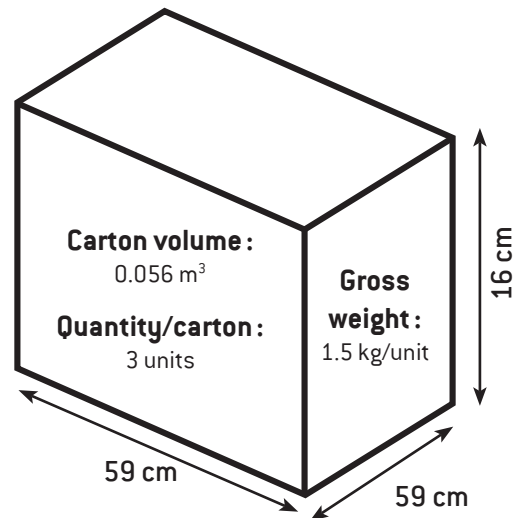

Material : Polyethylene

Colours :

RC-2015-BLA : Black
RC-2015-GRN : Green
RC-2015-GRY : Grey
RC-2015-RED : Red
RC-2015-WHT : White
RC-2015-YEL : Yellow

Product net weight : 0.8 kg/unit

Product dimensions :

[L] 61 x [W] 57 x [H] 7 cm

Technical Sheet
RC-2025
FUNNEL LID
FOR RC-2005

CARTON
SPECIFICATIONS

Product code :
RC-2025-GRY

EAN code :
4897020625438

Material :
Polyethylene

Colour :
Grey

Product net weight :
0.82 kg/unit

Product dimensions :
[L] 61 x [W] 57 x [H] 11 cm

Diameter opening : 31.2

Technical Sheet
RC-2092
DOLLY FOR
RC-2003 & RC-2005

CARTON SPECIFICATIONS

Product code :
RC-2092-BLA

EAN code :
4897020625445

Material :
Polyethylene

Colour :
Black

Product net weight :
3.31 kg/unit

Product dimensions :
[L] 44.8 x [W] 44.8 x [H] 21.5 cm