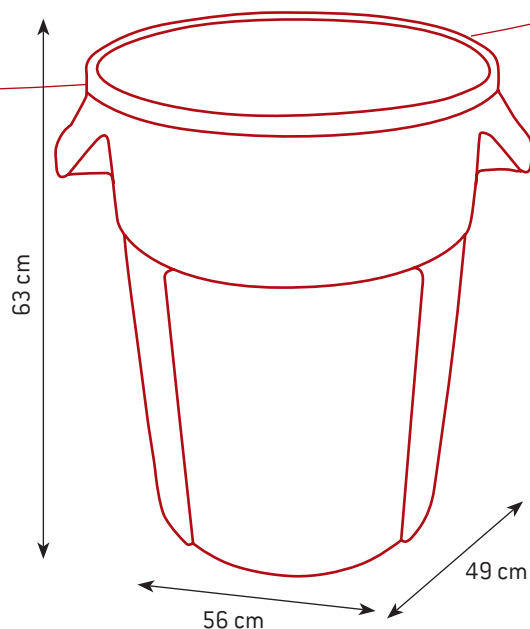

Technical Sheet

RC-2003

ROUND CONTAINERS 85 L

Products codes :

RC-2003-BLA / RC-2003-BLU
RC-2003-GRN / RC-2003-GRY
RC-2003-RED / RC-2003-WHT
RC-2003-YEL

EAN codes :

RC-2003-BLA : 4897020625186
RC-2003-BLU : 4897020625193
RC-2003-GRN : 4897020625209
RC-2003-GRY : 4897020625216
RC-2003-RED : 4897020625223
RC-2003-WHT : 4897020625230
RC-2003-YEL : 4897020625247

Material :

Polyethylene

Colours :

RC-2003-BLA : Black
RC-2003-BLU : Blue
RC-2003-GRN : Green
RC-2003-GRY : Grey
RC-2003-RED : Red
RC-2003-WHT : White
RC-2003-YEL : Yellow

Capacity :

85 L

Product net weight :

2.1 kg/unit

Product dimensions :

[L] 56 x [W] 49 x [H] 63 cm