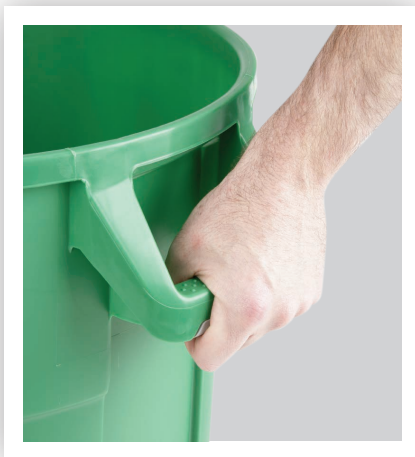

Sell Sheet RC-20XX MOBILE CONTAINERS

Heavy-duty containers for outdoor and indoor use.
Soft grip, built-in handles allow for non-slip lifting and avoid jamming when the containers are stacked or nested. Special bin structure helps removal of heavy waste bags. Made in Europe and food contact approved*. Easy to clean.

Soft grip handles

Handle in base for easy carrying

85 L bin available in 7 colours
85 L lid available in 6 colours
120 L bin and lids available in 6 colours

Platform dolly extends to fit also 120L bins

Technical Sheet