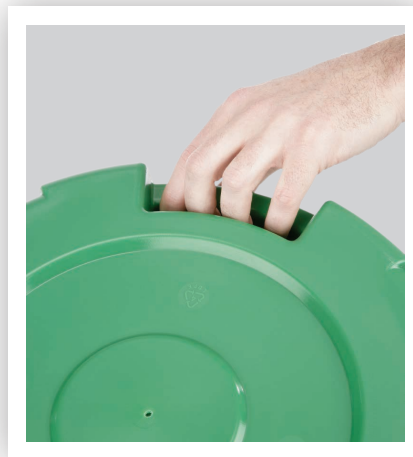

Sell Sheet RC-20XX MOBILE CONTAINERS

Heavy-duty containers for outdoor and indoor use.
Soft grip, built-in handles allow for non-slip lifting and avoid jamming when the containers are stacked or nested. Special bin structure helps removal of heavy waste bags. Made in Europe and food contact approved*. Easy to clean.

Soft grip handles

Handle in base for easy carrying

85 L bin available in 7 colours
85 L lid available in 6 colours
120 L bin and lids available in 6 colours

Platform dolly extends to fit also 120L bins

Technical Sheet